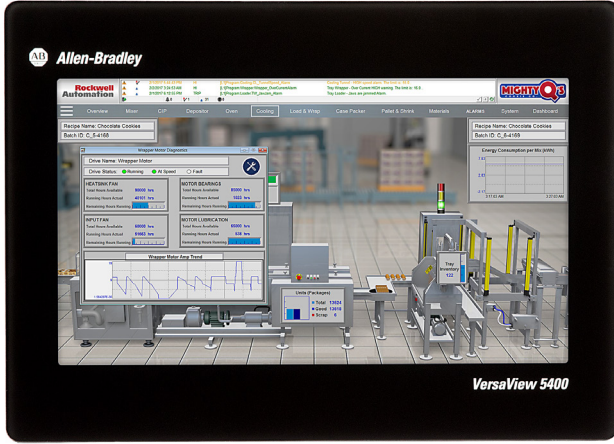

6200P12WS3A1

AB VersaView 5000 IPC 12.1 Inch Widescreen Display Projected
Multi Touch Screen Win 7 Pro 64-bit OS

Allen-Bradley

by ROCKWELL AUTOMATION
INDUSTRIAL COMPUTERST

Component type	Panel PC
Range	VersaView 5000
Model	N/A
Product status	Existing